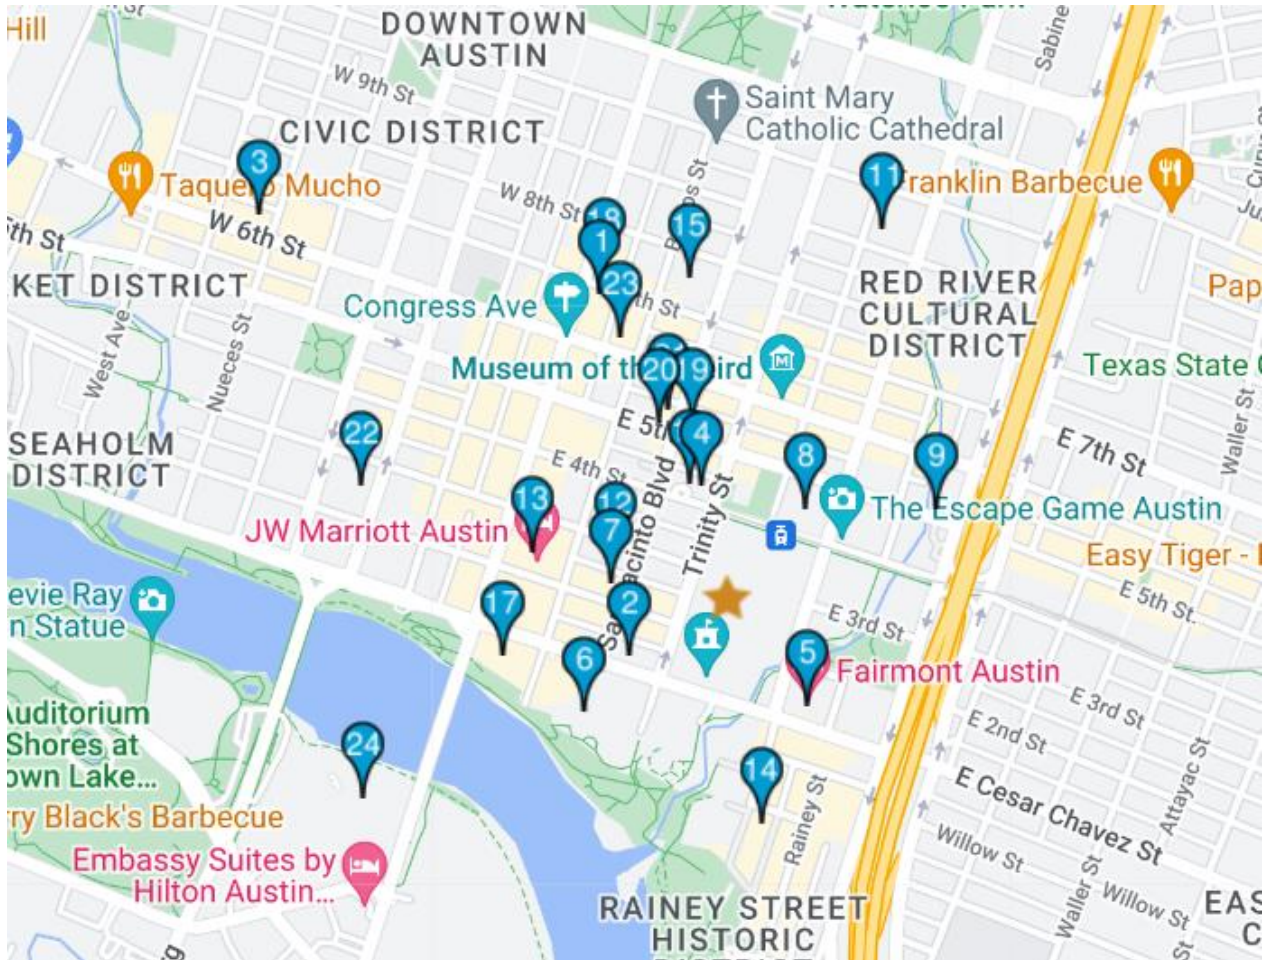

NECA 2022 Hotel Map - Austin

- | | |
|--|--|
| 1 Aloft Austin Downtown | 13 JW Marriott Austin |
| 2 Austin Marriott Downtown | 14 Kimpton Hotel Van Zandt |
| 3 Canopy by Hilton Austin Downtown | 15 Omni Austin Hotel Downtown |
| 4 Courtyard Austin Downtown/Convention Center | 16 Residence Inn Austin Downtown/Convention Center |
| 5 Fairmont Austin | 17 The Line Austin |
| 6 Four Seasons Hotel Austin | 18 The Stephen F Austin Royal Sonesta Hotel |
| 7 Hampton Inn & Suites Austin-Downtown/Convention Center | 19 The Westin Austin Downtown |
| 8 Hilton Austin | 20 Thompson Austin |
| 9 Hilton Garden Inn Austin Downtown Convention Center | 21 tommie Austin |
| 11 Hyatt House Austin/Downtown | 22 W Austin |
| 12 Hyatt Place Austin Downtown | 23 The Driskill |
| | 24 Hyatt Regency Austin |